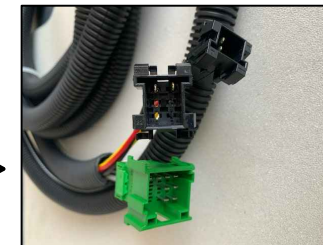

Actia ACT-550

Actia power and speaker ISO plugs (TV power switch for dash)

Connect the other end of the AVT adaptor loom into the power and speaker connectors on the Actia ACT-550 Dual Zone P.A media player

** TV power is either operated by the dash mount switch shown, or an optional switching relay

AVT adaptor loom
part ref AV550BR/5M/CPA81

Bosch CPA81 Amplifier

(1) Remove existing coach wiring speaker / power and TV switching wires connected to the coach wiring loom that went into the existing Bosch CPA81 / 121 Amplifier
Plug removed cables into the AVT adaptor loom in the matching speaker / power and TV switching sockets

Bosch connector socket on loom

NOTES

Units 3&4 Tything Road East, Arden Forest Trading Estate, Alcester, Warks. B49 6ES
Tel: 01789 400357
Fax: 01789 400357
www.avtsystems.co.uk

PROJECT

TITLE

FILE	FILENAME	SHEET	SHEETNO	OF	TOTALSHEETS
SCALE	SCALE	ENGINEER	ENGINEER	DRAWN BY	DRAWNBY