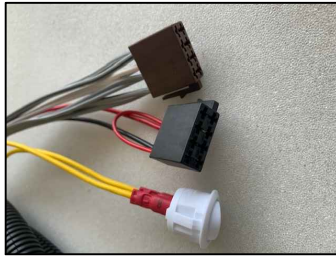

Actia ACT-550

Actia power and speaker ISO plugs (TV power switch for dash)

Connect the other end of the AVT adaptor loom into the power and speaker connectors on the Actia ACT-550 Dual Zone P.A media player

** TV power is either operated by the dash mount switch shown, or an optional switching relay

AVT adaptor loom
part ref AV550BR/5M/CPA81

Bosch CPA81 Amplifier

(1) Remove existing coach wiring speaker / power and TV switching wires connected to the coach wiring loom that went into the existing Bosch CPA81 / 121 Amplifier
Plug removed cables into the AVT adaptor loom in the matching speaker / power and TV switching sockets

Bosch connector socket on loom

NOTES

Units 3&4 Tything Road East, Arden Forest Trading Estate, Alcester, Warks. B49 6ES
Tel: 01789 400357
Fax: 01789 400357
www.avtsystems.co.uk

PROJECT

TITLE

FILE	FILENAME	SHEET	SHEETNO	OF	TOTALSHEETS
SCALE	SCALE	ENGINEER	ENGINEER	DRAWN BY	DRAWNBY