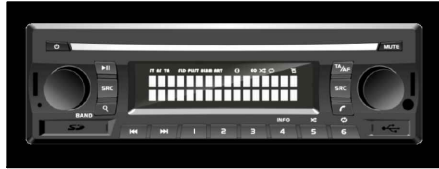

Actia ACT-550

Actia power and speaker ISO plugs (TV power switch for dash)

Connect the other end of the AVT adaptor loom into the power and speaker connectors on the Actia ACT-550 Dual Zone P.A media player

** TV power is either operated by the dash mount switch shown, or an optional switching relay

AVT adaptor loom
part ref AV550BR/5M/CPA81

Bosch CPA81 Amplifier

(1) Remove existing coach wiring speaker / power and TV switching wires connected to the coach wiring loom that went into the existing Bosch CPA81 / 121 Amplifier
Plug removed cables into the AVT adaptor loom in the matching speaker / power and TV switching sockets